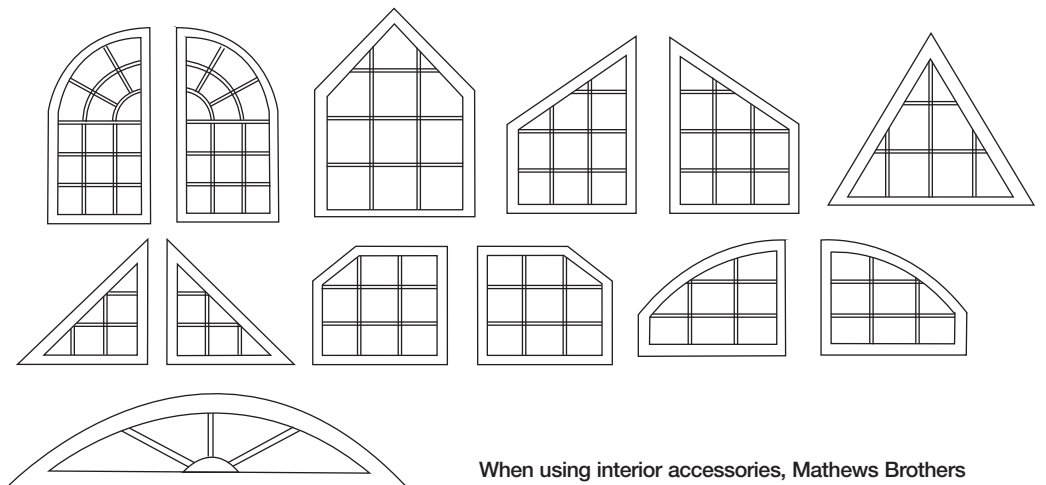

Sliding Patio Door-2 Panels

Call Size	Rough Opening	Grid Layout
PD5068	60 x 80	15-15
PD6068	72 x 80	15-15
PD8068	96 x 80	20-20
PD50611	60 x 82-1/2	15-15
PD60611	72 x 82-1/2	15-15
PD80611	96 x 82-1/2	20-20

Sliding Patio Door-3 Panels

Call Size	Rough Opening	Grid Layout
PD7668	90 x 80	15-15-15
PD9068	108 x 80	15-15-15
PD12068-3	144 x 80	20-20-20
PD76611	90 x 82-1/2	15-15-15
PD90611	108 x 82-1/2	15-15-15
PD120611-3	144 x 82-1/2	20-20-20

Sliding Patio Door-4 Panels

Call Size	Rough Opening	Grid Layout
PD10068	119 x 80	15-15-15-15
PD12068-4	143 x 80	15-15-15-15
PD100611	119 x 82-1/2	15-15-15-15
PD120611-4	143 x 82-1/2	15-15-15-15

Other Shapes Available